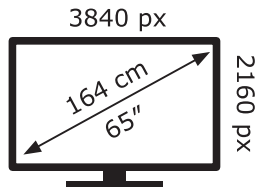

ENERG ⚡

LG Electronics

OLED65C14LB

126 kWh/1000h

ABCDEF**G**

222 kWh/1000h

2019/2013