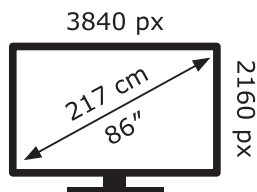

ENERG ⚡

LG Electronics

86UQ91003LA

169 kWh/1000h

ABCDEF**G**

258 kWh/1000h

2019/2013