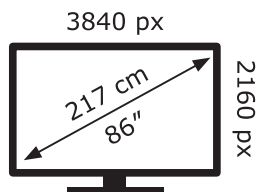

# ENERG

LG Electronics

86UQ80003LB

**171** kWh/1000h

ABCDEF**G**

**234** kWh/1000h

2019/2013