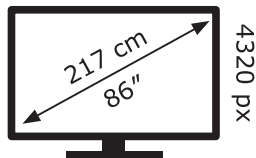

ENERG ⚡

LG Electronics

86QNED993PB

308 kWh/1000h

ABCDEF**G**

486 kWh/1000h

7680 px

2019/2013