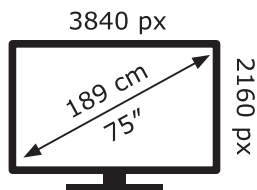

# ENERG

LG Electronics

75UP81003LA

**143** kWh/1000h

ABCDEF**G**

**186** kWh/1000h

2019/2013