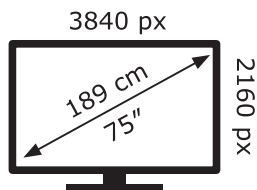

ENERG ⚡

LG Electronics

75UP80003LA

143 kWh/1000h

ABCDEF**G**

186 kWh/1000h

2019/2013