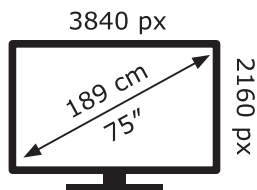

ENERG ⚡

LG Electronics

75UP77003LB

141 kWh/1000h

ABCDEF**G**

185 kWh/1000h

2019/2013