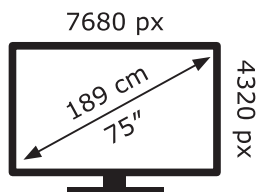

ENERG ⚡

LG Electronics

75QNED963PA

181 kWh/1000h

ABCDEF**G**

300 kWh/1000h

2019/2013