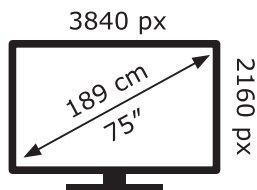

# ENERG

LG Electronics

75NANO913PA

**143** kWh/1000h

ABCDEF**G**

**234** kWh/1000h

2019/2013