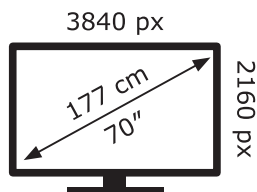

ENERG ⚡

LG Electronics

70NANO763QA

124 kWh/1000h

ABCDEF**G**

169 kWh/1000h

2019/2013