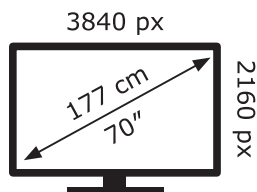

**ENERG** ⚡

**LG Electronics**

70NANO753PA

**129** kWh/1000h

ABCDEF**G**

**169** kWh/1000h

2019/2013