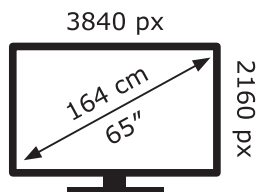

ENERG

LG Electronics

65QNED823QB

103 kWh/1000h

ABCDEF**G**

165 kWh/1000h

2019/2013