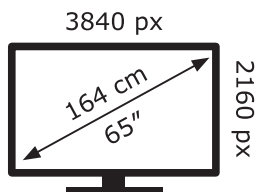

ENERG ⚡

LG Electronics

65NANO823QB

95 kWh/1000h

ABCDEF**G**

153 kWh/1000h

2019/2013