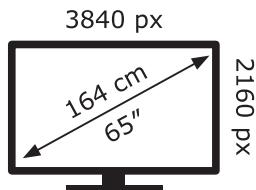

ENERG ⚡

LG Electronics

OLED65CS6LA

105 kWh/1000h

ABCDEF**G**

202 kWh/1000h

2019/2013