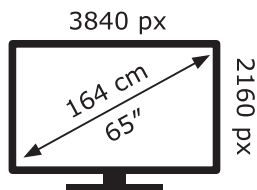

ENERG ⚡

LG Electronics

OLED65B13LA

122 kWh/1000h

ABCDEF**G**

235 kWh/1000h

2019/2013