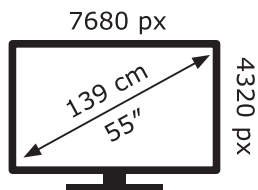

ENERG ⚡

LG Electronics

55NANO963PA

130 kWh/1000h

ABCDEF**G**

189 kWh/1000h

2019/2013