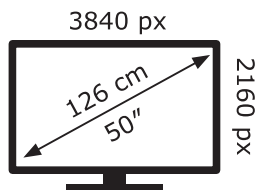

ENERG

LG Electronics

50NANO883PB

67 kWh/1000h

ABCDEF**G**

112 kWh/1000h

2019/2013