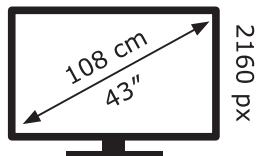

# ENERG

LG Electronics

43UQ91003LA

**53** kWh/1000h

ABCDEF**G**

**82** kWh/1000h

3840 px

2019/2013