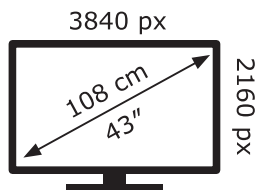

# ENERG

LG Electronics

43UP81003LA

**65** kWh/1000h

ABCDEF**G**

**HDR**

**88** kWh/1000h

2019/2013