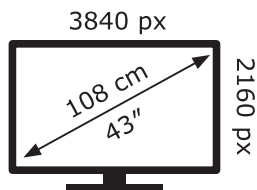

ENERG ⚡

LG Electronics

43UP75003LF

67 kWh/1000h

ABCDEF**G**

HDR

85 kWh/1000h

2019/2013