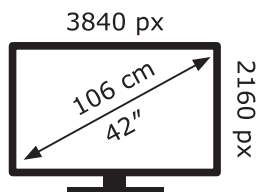

ENERG ⚡

LG Electronics

OLED42C26LB

52 kWh/1000h

ABCDEF**G**

HDR

94 kWh/1000h

2019/2013