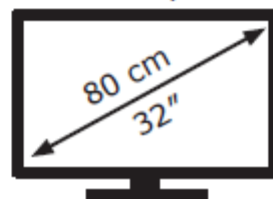

# ENERG

LG Electronics

32ML600M

**25** kWh/1000h

ABCDEF**G**

**34** kWh/1000h

1920 px

1080 px