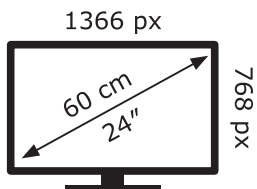

ENERG

LG Electronics

24TN510S

21 kWh/1000h

2019/2013