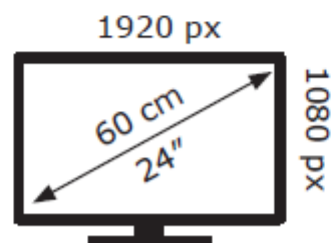

ENERG

LG Electronics

24BP750C

19 kWh/1000h

2019/2013