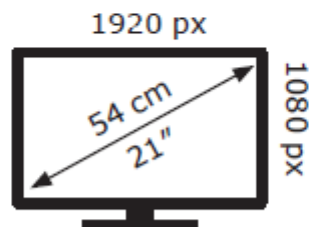

ENERG

LG Electronics

22MP410

19 kWh/1000h

2019/2013