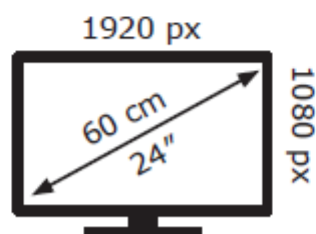

ENERG

LG Electronics

24GL650

21 kWh/1000h

2019/2013